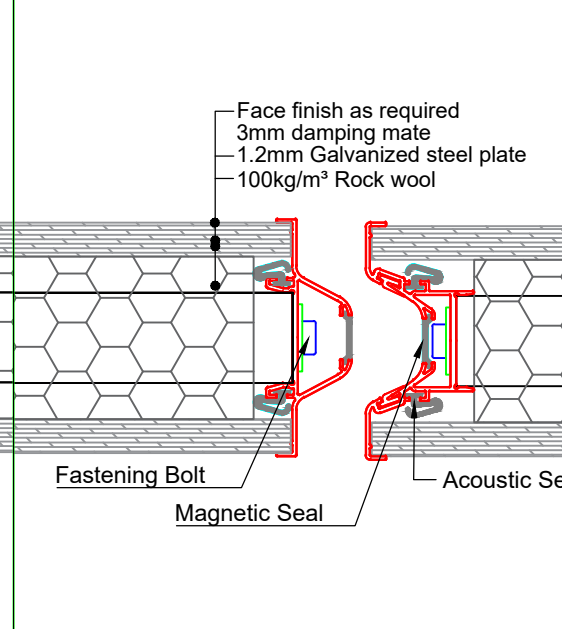

A L1500 HEAD TRACK
Scale: NTS

B TELESCOPIC JAMB
Scale: NTS

C STANDARD PANEL JUNCTION
Scale: NTS

D WALL JAMB
Scale: NTS

E BOTTOM RETRACTABLE SEALS
Scale: NTS

F TOP RETRACTABLE SEALS
Scale: NTS

Product technical data:

100 Series - Fully Automated Acoustic Operable Wall (Side & Remote Curved Stacking)

WALL DETAILS:

- A. L1500 DOORMAX HEAD TRACK
- B. DOORMAX AUTOMATED TELESCOPIC JAMB - (EXPANDABLE SLEEVE)
- C. DOORMAX STANDARD PANEL JUNCTION
- D. DOORMAX RECESSED WALL JAMB

SEALS:

- E. AUTOMATIC TELESCOPIC MOTOR SEAL
- F. AUTOMATIC TELESCOPIC MOTOR SEAL

FLOORING LEVELS:

FLOORING LEVELS TO +/- 5mm (MAX)