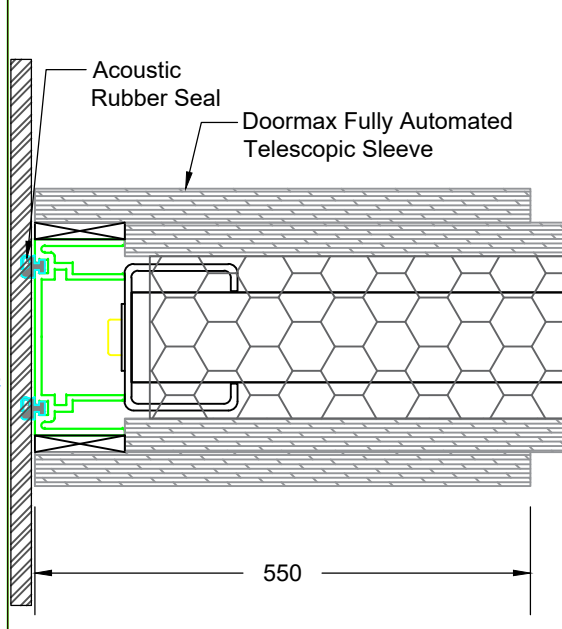

A L1500 HEAD TRACK
Scale: NTS

B TELESCOPIC JAMB
Scale: NTS

C STANDARD PANEL JUNCTION
Scale: NTS

D WALL JAMB
Scale: NTS

E BOTTOM RETRACTABLE SEALS
Scale: NTS

F TOP RETRACTABLE SEALS
Scale: NTS

Product technical data:

100 Series - Fully Automated Acoustic Operable Wall (Side & Remote Curved Stacking)

WALL DETAILS:

- A. L1500 DOORMAX HEAD TRACK
- B. DOORMAX AUTOMATED TELESCOPIC JAMB - (EXPANDABLE SLEEVE)
- C. DOORMAX STANDARD PANEL JUNCTION
- D. DOORMAX RECESSED WALL JAMB