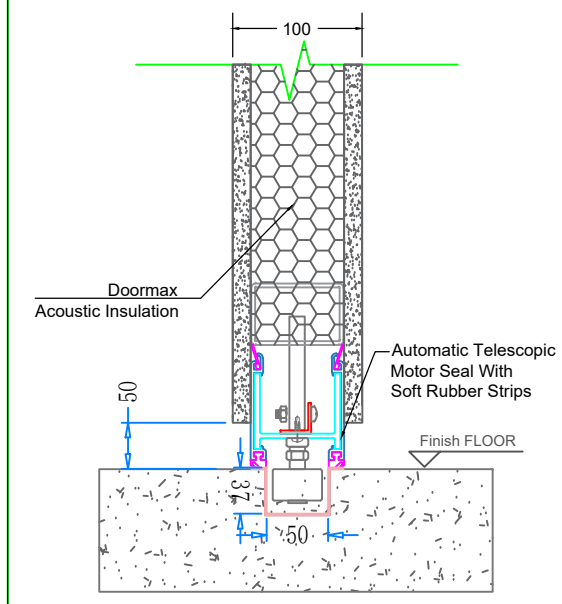

A L1500 HEAD TRACK
Scale: NTS

B TELESCOPIC JAMB
Scale: NTS

C STANDARD PANEL JUNCTION
Scale: NTS

D WALL JAMB
Scale: NTS

E BOTTOM RETRACTABLE SEALS
Scale: NTS

F TOP RETRACTABLE SEALS
Scale: NTS

Product technical data:

100 Series - Fully Automated Acoustic Operable Wall (Side & Remote Curved Stacking)

WALL DETAILS:

- A. L1500 DOORMAX HEAD TRACK
- B. DOORMAX AUTOMATED TELESCOPIC JAMB - (EXPANDABLE SLEEVE)
- C. DOORMAX STANDARD PANEL JUNCTION
- D. DOORMAX RECESSED WALL JAMB

SEALS:

- E. AUTOMATIC TELESCOPIC MOTOR SEAL
- F. AUTOMATIC TELESCOPIC MOTOR SEAL

FLOORING LEVELS:

FLOORING LEVELS TO +/- 5mm (MAX)