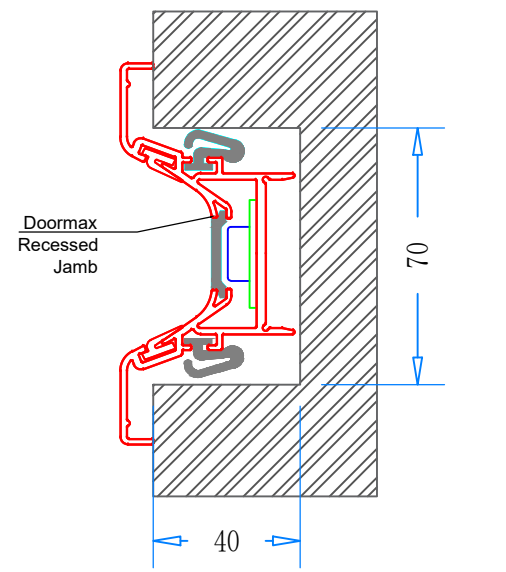

A L1500 HEAD TRACK
Scale: NTS

B TELESCOPIC JAMB
Scale: NTS

C STANDARD PANEL JUNCTION
Scale: NTS

D WALL JAMB
Scale: NTS

E BOTTOM RETRACTABLE SEALS
Scale: NTS

F TOP RETRACTABLE SEALS
Scale: NTS

Product technical data:

100 Series - Fully Automated Acoustic Operable Wall (Side & Remote Curved Stacking)

WALL DETAILS:

- A. L1500 DOORMAX HEAD TRACK
- B. DOORMAX AUTOMATED TELESCOPIC JAMB - (EXPANDABLE SLEEVE)
- C. DOORMAX STANDARD PANEL JUNCTION
- D. DOORMAX RECESSED WALL JAMB

SEALS:

- E. AUTOMATIC TELESCOPIC MOTOR SEAL
- F. AUTOMATIC TELESCOPIC MOTOR SEAL

FLOORING LEVELS:

FLOORING LEVELS TO +/- 5mm (MAX)