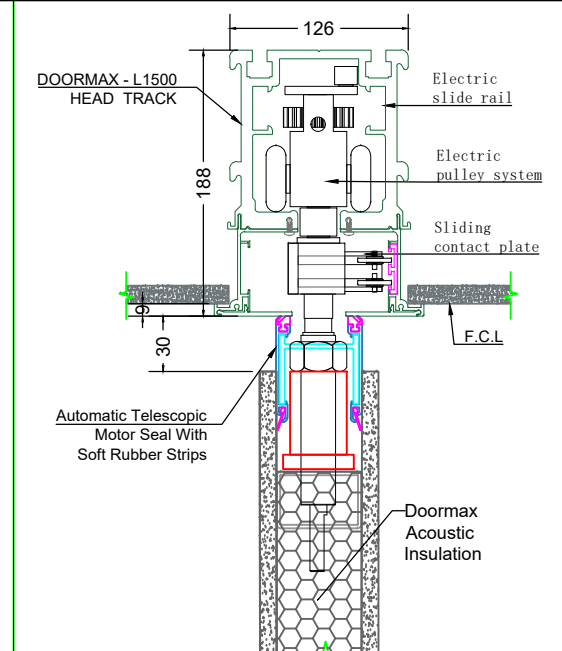

A L1500 HEAD TRACK
Scale: NTS

B TELESCOPIC JAMB
Scale: NTS

C STANDARD PANEL JUNCTION
Scale: NTS

D WALL JAMB
Scale: NTS

E BOTTOM RETRACTABLE SEALS
Scale: NTS

F TOP RETRACTABLE SEALS
Scale: NTS

Product technical data:

100 Series - Fully Automated Acoustic Operable Wall (Side & Remote Curved Stacking)

WALL DETAILS:

- A. L1500 DOORMAX HEAD TRACK
- B. DOORMAX AUTOMATED TELESCOPIC JAMB - (EXPANDABLE SLEEVE)
- C. DOORMAX STANDARD PANEL JUNCTION
- D. DOORMAX RECESSED WALL JAMB

SEALS:

- E. AUTOMATIC TELESCOPIC MOTOR SEAL
- F. AUTOMATIC TELESCOPIC MOTOR SEAL

FLOORING LEVELS:

FLOORING LEVELS TO +/- 5mm (MAX)